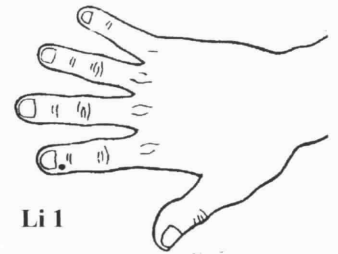

AcuPoint Analysis EMPHYSEMA*

Points

AcuPoint Analysis

EMPHYSEMA*

(DESCRIPTIONS)

Point	Description
C12	4 cun above the navel, along the mid-line.
C17	In men, on the mid-line of the chest between the two nipples. In women, on the mid-line of the chest between the fourth and fifth ribs.
K01	On the bottom of the foot, in the middle, just behind the ball (the most padded forward part).
LI01	Just behind the corner of the fingernail of the index finger, on the side closest to the thumb.
LU11	0.1 Cun from the nail bed bottom corner on the top of the thumb. Between the nail and the first joint of the thumb, just behind the nail on the side farthest from the other fingers.
LV01	Just behind the nail of the big toe, near the corner of the side closest to the outer toes.
SP21	6 cun from the center of the armpit on the side of the chest.
ST36	The width of one hand (3 Cun) below the bottom of the kneecap, and the width of one thumb (1 Cun) toward the outside of the leg (direction of the small toe.) Found in the trough or valley where the two most prominent bones of the calf come together.
EIC02	LUNG 2, IPSILATERAL LUNG, ANTERIOR HYPOTHALAMUS
EIC04	LUNG, HEART .C, BRONCHI, TUBERCULOSIS POINT
EIC07	ESOPHAGUS, EYE DIRORDER 3 (NEW EYE POINT), CARDIAC ORIFACE
EIC03	TRACHEA, LARYNX AND PHARYNX .F, VAGUS NERVE, BRONCHI
EAT02	TEMPLES, ASTHMA, APEX OF ANTITRAGUS
ETF03	THIGH, Chinese Constipation Point, Antihistamine Point. Located on the 3th zone of the Triangular fossa.
EHX01	Master Point 0, Point of Support, Solar Plexus, Umbilical Cord, Penis, or Clitoris, Sexual Desire, Bosch Point, Diaphragm, Hiccups. Located in a notch at the beginning of the Helix Root. This point brings the whole body toward a state of homeostatic balance
ETF02	Master Point 1, (Shen Men), French Hip, Chinese Shen Men (Divine Gate), Pelvic Cavity, French Wonder Point. Located in the middle of the 2st zone of the Triangular Fossa. This master point alleviates pain, tension, anxiety, and depression.