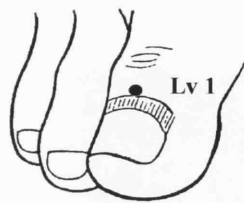

AcuPoint Analysis EMPHYSEMA*

Points

AcuPoint Analysis

EMPHYSEMA*

(DESCRIPTIONS)

Point	Description
C12	4 cun above the navel, along the mid-line.
C17	In men, on the mid-line of the chest between the two nipples. In women, on the mid-line of the chest between the fourth and fifth ribs.
K01	On the bottom of the foot, in the middle, just behind the ball (the most padded forward part).
LI01	Just behind the corner of the fingernail of the index finger, on the side closest to the thumb.
LU11	0.1 Cun from the nail bed bottom corner on the top of the thumb. Between the nail and the first joint of the thumb, just behind the nail on the side farthest from the other fingers.
LV01	Just behind the nail of the big toe, near the corner of the side closest to the outer toes.
SP21	6 cun from the center of the armpit on the side of the chest.
ST36	The width of one hand (3 Cun) below the bottom of the kneecap, and the width of one thumb (1 Cun) toward the outside of the leg (direction of the small toe.) Found in the trough or valley where the two most prominent bones of the calf come together.
EIC02	LUNG 2, IPSILATERAL LUNG, ANTERIOR HYPOTHALAMUS
EIC04	LUNG, HEART .C, BRONCHI, TUBERCULOSIS POINT
EIC07	ESOPHAGUS, EYE DIRORDER 3 (NEW EYE POINT), CARDIAC ORIFACE
EIC03	TRACHEA, LARYNX AND PHARYNX .F, VAGUS NERVE, BRONCHI
EAT02	TEMPLES, ASTHMA, APEX OF ANTITRAGUS
ETF03	THIGH, Chinese Constipation Point, Antihistamine Point. Located on the 3th zone of the Triangular fossa.
EHX01	Master Point 0, Point of Support, Solar Plexus, Umbilical Cord, Penis, or Clitoris, Sexual Desire, Bosch Point, Diaphragm, Hiccups. Located in a notch at the beginning of the Helix Root. This point brings the whole body toward a state of homeostatic balance
ETF02	Master Point 1, (Shen Men), French Hip, Chinese Shen Men (Divine Gate), Pelvic Cavity, French Wonder Point. Located in the middle of the 2st zone of the Triangular Fossa. This master point alleviates pain, tension, anxiety, and depression.