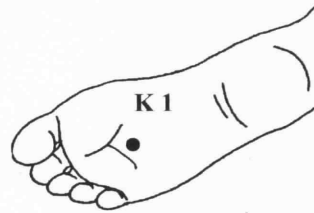

AcuPoint Analysis EMPHYSEMA*

Points

AcuPoint Analysis

EMPHYSEMA*

(DESCRIPTIONS)

Point	Description
C12	4 cun above the navel, along the mid-line.
C17	In men, on the mid-line of the chest between the two nipples. In women, on the mid-line of the chest between the fourth and fifth ribs.
K01	On the bottom of the foot, in the middle, just behind the ball (the most padded forward part).
LI01	Just behind the corner of the fingernail of the index finger, on the side closest to the thumb.
LU11	0.1 Cun from the nail bed bottom corner on the top of the thumb. Between the nail and the first joint of the thumb, just behind the nail on the side farthest from the other fingers.
LV01	Just behind the nail of the big toe, near the corner of the side closest to the outer toes.
SP21	6 cun from the center of the armpit on the side of the chest.
ST36	The width of one hand (3 Cun) below the bottom of the kneecap, and the width of one thumb (1 Cun) toward the outside of the leg (direction of the small toe.) Found in the trough or valley where the two most prominent bones of the calf come together.
EIC02	LUNG 2, IPSILATERAL LUNG, ANTERIOR HYPOTHALAMUS
EIC04	LUNG, HEART .C, BRONCHI, TUBERCULOSIS POINT
EIC07	ESOPHAGUS, EYE DIRORDER 3 (NEW EYE POINT), CARDIAC ORIFACE
EIC03	TRACHEA, LARYNX AND PHARYNX .F, VAGUS NERVE, BRONCHI
EAT02	TEMPLES, ASTHMA, APEX OF ANTITRAGUS
ETF03	THIGH, Chinese Constipation Point, Antihistamine Point. Located on the 3th zone of the Triangular fossa.
EHX01	Master Point 0, Point of Support, Solar Plexus, Umbilical Cord, Penis, or Clitoris, Sexual Desire, Bosch Point, Diaphragm, Hiccups. Located in a notch at the beginning of the Helix Root. This point brings the whole body toward a state of homeostatic balance
ETF02	Master Point 1, (Shen Men), French Hip, Chinese Shen Men (Divine Gate), Pelvic Cavity, French Wonder Point. Located in the middle of the 2st zone of the Triangular Fossa. This master point alleviates pain, tension, anxiety, and depression.