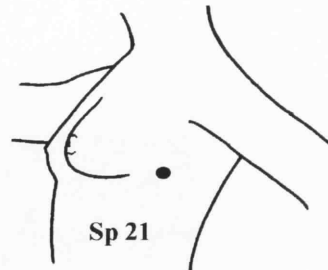

AcuPoint Analysis EMPHYSEMA*

Points

AcuPoint Analysis

EMPHYSEMA*

(DESCRIPTIONS)

Point	Description
C12	4 cun above the navel, along the mid-line.
C17	In men, on the mid-line of the chest between the two nipples. In women, on the mid-line of the chest between the fourth and fifth ribs.
K01	On the bottom of the foot, in the middle, just behind the ball (the most padded forward part).
LI01	Just behind the corner of the fingernail of the index finger, on the side closest to the thumb.
LU11	0.1 Cun from the nail bed bottom corner on the top of the thumb. Between the nail and the first joint of the thumb, just behind the nail on the side farthest from the other fingers.
LV01	Just behind the nail of the big toe, near the corner of the side closest to the outer toes.
SP21	6 cun from the center of the armpit on the side of the chest.
ST36	The width of one hand (3 Cun) below the bottom of the kneecap, and the width of one thumb (1 Cun) toward the outside of the leg (direction of the small toe.) Found in the trough or valley where the two most prominent bones of the calf come together.
EIC02	LUNG 2, IPSILATERAL LUNG, ANTERIOR HYPOTHALAMUS
EIC04	LUNG, HEART .C, BRONCHI, TUBERCULOSIS POINT
EIC07	ESOPHAGUS, EYE DIRORDER 3 (NEW EYE POINT), CARDIAC ORIFACE
EIC03	TRACHEA, LARYNX AND PHARYNX .F, VAGUS NERVE, BRONCHI
EAT02	TEMPLES, ASTHMA, APEX OF ANTITRAGUS
ETF03	THIGH, Chinese Constipation Point, Antihistamine Point. Located on the 3th zone of the Triangular fossa.
EHX01	Master Point 0, Point of Support, Solar Plexus, Umbilical Cord, Penis, or Clitoris, Sexual Desire, Bosch Point, Diaphragm, Hiccups. Located in a notch at the beginning of the Helix Root. This point brings the whole body toward a state of homeostatic balance
ETF02	Master Point 1, (Shen Men), French Hip, Chinese Shen Men (Divine Gate), Pelvic Cavity, French Wonder Point. Located in the middle of the 2st zone of the Triangular Fossa. This master point alleviates pain, tension, anxiety, and depression.