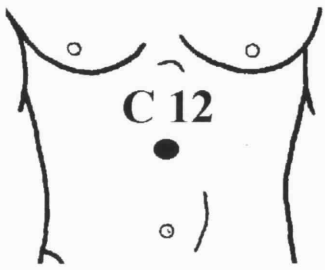

AcuPoint Analysis EMPHYSEMA*

Points

AcuPoint Analysis

EMPHYSEMA*

(DESCRIPTIONS)

Point	Description
C12	4 cun above the navel, along the mid-line.
C17	In men, on the mid-line of the chest between the two nipples. In women, on the mid-line of the chest between the fourth and fifth ribs.
K01	On the bottom of the foot, in the middle, just behind the ball (the most padded forward part).
LI01	Just behind the corner of the fingernail of the index finger, on the side closest to the thumb.
LU11	0.1 Cun from the nail bed bottom corner on the top of the thumb. Between the nail and the first joint of the thumb, just behind the nail on the side farthest from the other fingers.
LV01	Just behind the nail of the big toe, near the corner of the side closest to the outer toes.
SP21	6 cun from the center of the armpit on the side of the chest.
ST36	The width of one hand (3 Cun) below the bottom of the kneecap, and the width of one thumb (1 Cun) toward the outside of the leg (direction of the small toe.) Found in the trough or valley where the two most prominent bones of the calf come together.
EIC02	LUNG 2, IPSILATERAL LUNG, ANTERIOR HYPOTHALAMUS
EIC04	LUNG, HEART .C, BRONCHI, TUBERCULOSIS POINT
EIC07	ESOPHAGUS, EYE DIRORDER 3 (NEW EYE POINT), CARDIAC ORIFACE
EIC03	TRACHEA, LARYNX AND PHARYNX .F, VAGUS NERVE, BRONCHI
EAT02	TEMPLES, ASTHMA, APEX OF ANTITRAGUS
ETF03	THIGH, Chinese Constipation Point, Antihistamine Point. Located on the 3th zone of the Triangular fossa.
EHX01	Master Point 0, Point of Support, Solar Plexus, Umbilical Cord, Penis, or Clitoris, Sexual Desire, Bosch Point, Diaphragm, Hiccups. Located in a notch at the beginning of the Helix Root. This point brings the whole body toward a state of homeostatic balance
ETF02	Master Point 1, (Shen Men), French Hip, Chinese Shen Men (Divine Gate), Pelvic Cavity, French Wonder Point. Located in the middle of the 2st zone of the Triangular Fossa. This master point alleviates pain, tension, anxiety, and depression.