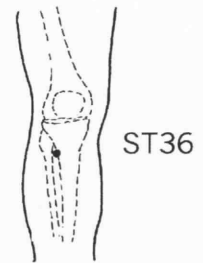

AcuPoint Analysis EMPHYSEMA*

Points

AcuPoint Analysis

EMPHYSEMA*

(DESCRIPTIONS)

Point	Description
C12	4 cun above the navel, along the mid-line.
C17	In men, on the mid-line of the chest between the two nipples. In women, on the mid-line of the chest between the fourth and fifth ribs.
K01	On the bottom of the foot, in the middle, just behind the ball (the most padded forward part).
LI01	Just behind the corner of the fingernail of the index finger, on the side closest to the thumb.
LU11	0.1 Cun from the nail bed bottom corner on the top of the thumb. Between the nail and the first joint of the thumb, just behind the nail on the side farthest from the other fingers.
LV01	Just behind the nail of the big toe, near the corner of the side closest to the outer toes.
SP21	6 cun from the center of the armpit on the side of the chest.
ST36	The width of one hand (3 Cun) below the bottom of the kneecap, and the width of one thumb (1 Cun) toward the outside of the leg (direction of the small toe.) Found in the trough or valley where the two most prominent bones of the calf come together.
EIC02	LUNG 2, IPSILATERAL LUNG, ANTERIOR HYPOTHALAMUS
EIC04	LUNG, HEART .C, BRONCHI, TUBERCULOSIS POINT
EIC07	ESOPHAGUS, EYE DIRORDER 3 (NEW EYE POINT), CARDIAC ORIFACE
EIC03	TRACHEA, LARYNX AND PHARYNX .F, VAGUS NERVE, BRONCHI
EAT02	TEMPLES, ASTHMA, APEX OF ANTITRAGUS
ETF03	THIGH, Chinese Constipation Point, Antihistamine Point. Located on the 3th zone of the Triangular fossa.
EHX01	Master Point 0, Point of Support, Solar Plexus, Umbilical Cord, Penis, or Clitoris, Sexual Desire, Bosch Point, Diaphragm, Hiccups. Located in a notch at the beginning of the Helix Root. This point brings the whole body toward a state of homeostatic balance
ETF02	Master Point 1, (Shen Men), French Hip, Chinese Shen Men (Divine Gate), Pelvic Cavity, French Wonder Point. Located in the middle of the 2st zone of the Triangular Fossa. This master point alleviates pain, tension, anxiety, and depression.